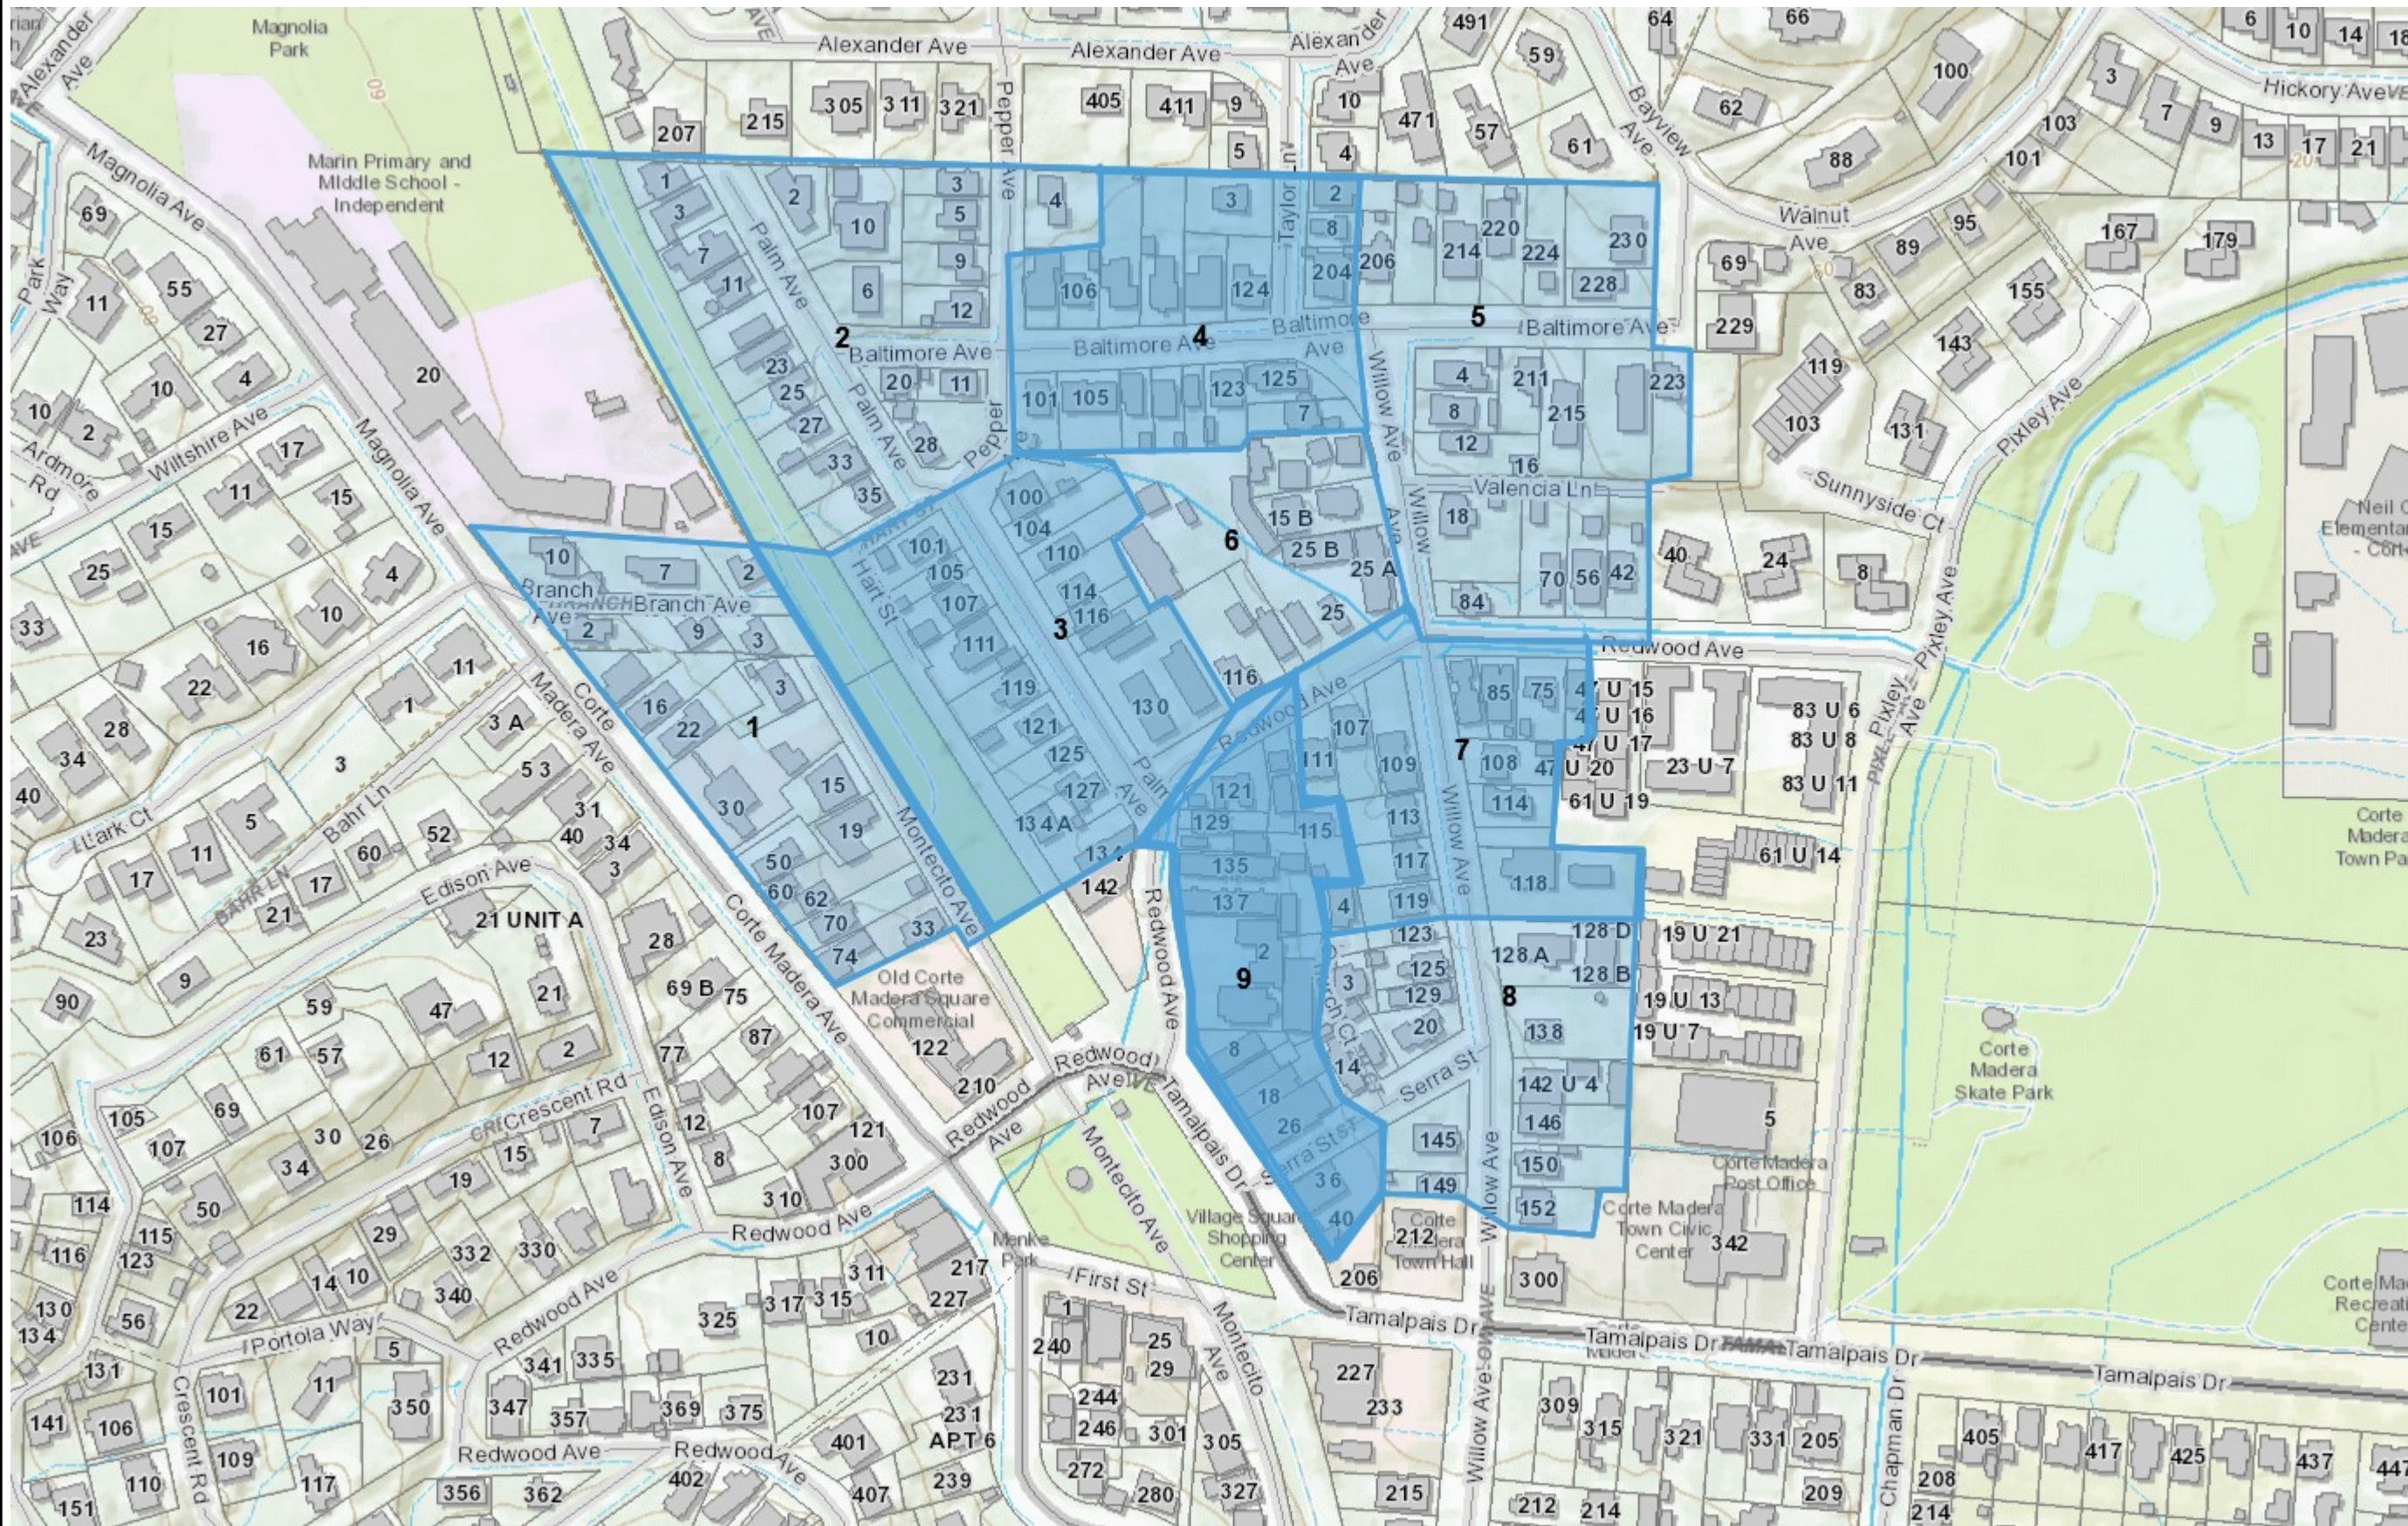

# WILLOW NORTH NRG

- Legend**
- Parcel Note**
    - ◻ easement
    - ◻ centerline
  - Road Name**
  - Road**
    - Freeway
    - Highway
    - Arterial
    - Collector
    - Local
    - Railroad
    - Ramp
    - Trail (stairs, bike, ped, non-vehicle)
    - VehicularTrail
    - Pier/Dock
    - Driveway
    - Alley/Service Road
  - Address**
    - ◻ Parcel
    - ◻ Condominium Common Area
    - ◻ Mobile Home Pad
    - ◻ Community
    - ◻ Marin County Legal Boundary
    - ◻ Other Bay Area County

This map is a user generated static output from an Internet mapping site and is for reference only. Data layers that appear on this map may or may not be accurate, current, or otherwise reliable.  
**THIS MAP IS NOT TO BE USED FOR NAVIGATION**

**Notes**  
This map was automatically generated using Geocortex Essentials.